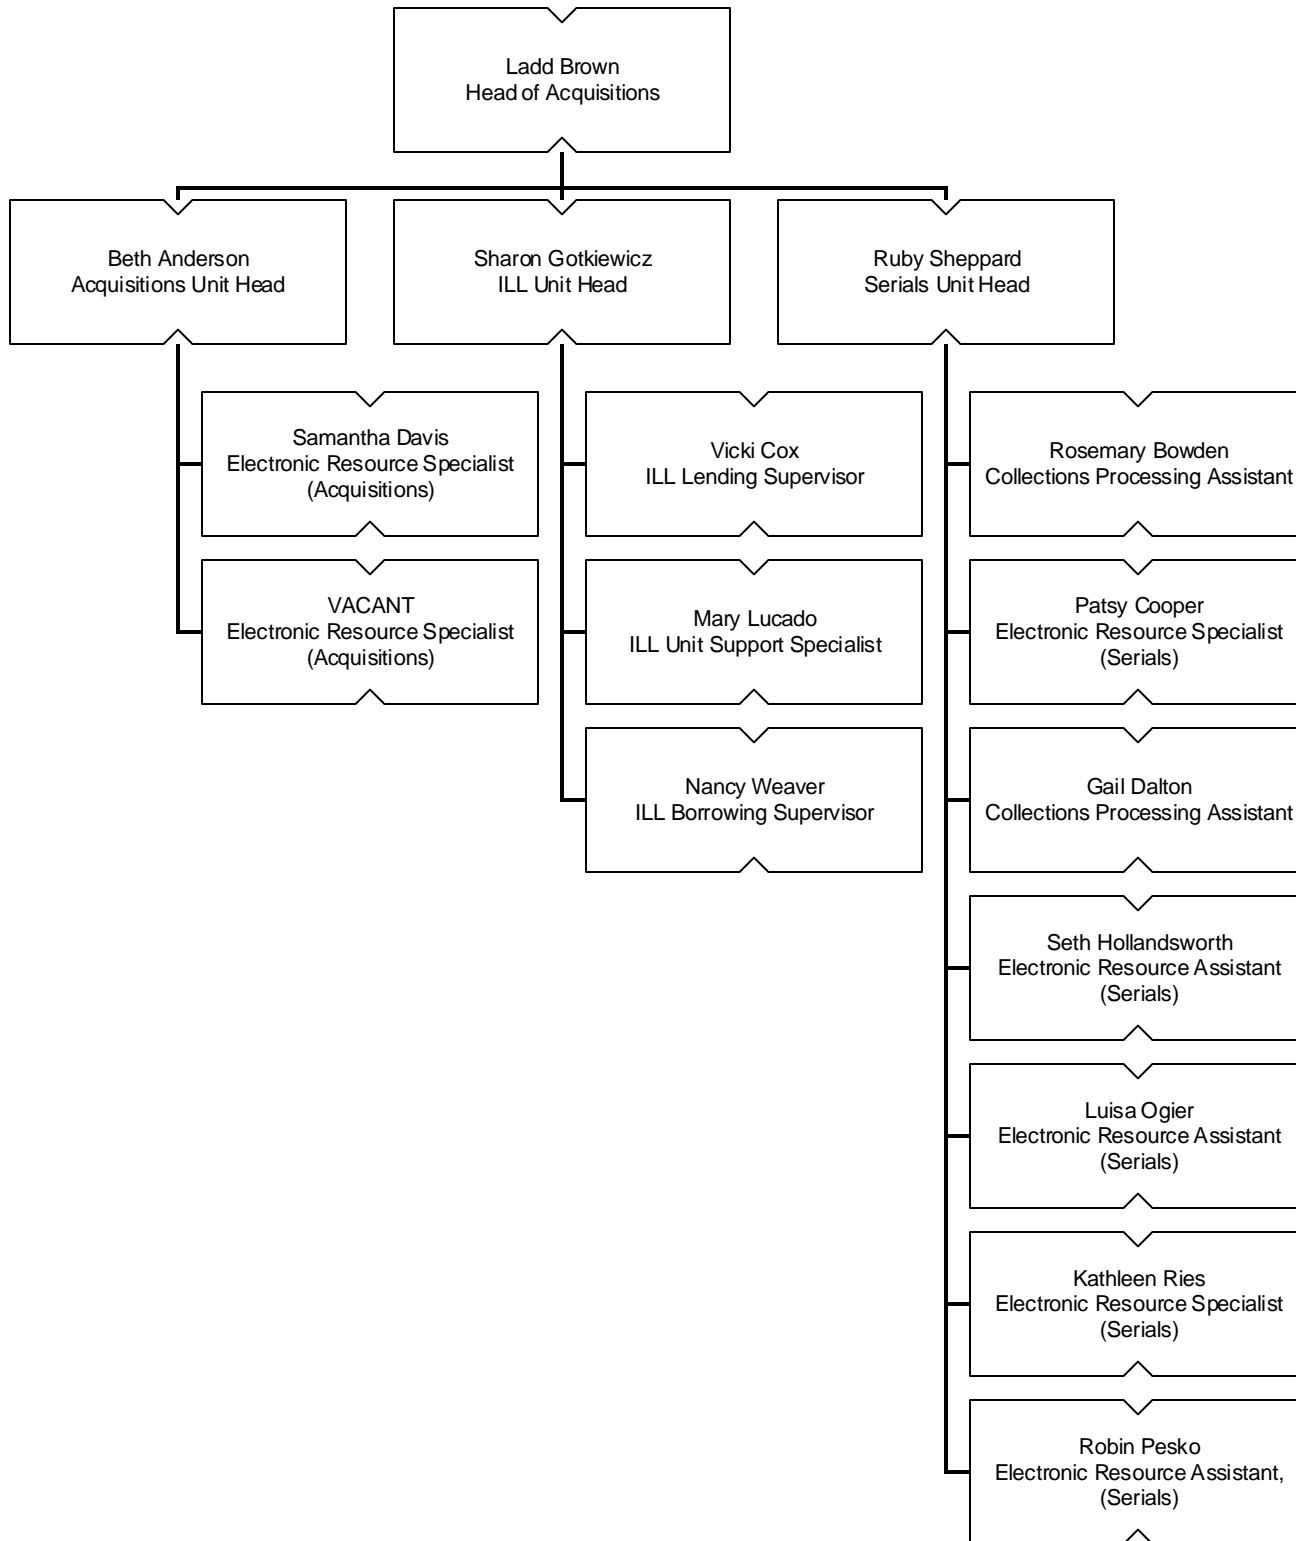

University Libraries

Dean's Office

University Libraries

Assistant Dean and Chief of Staff

University Libraries

Research and Informatics

University Libraries

Learning

Brian Mathews
Associate Dean, Learning

University Libraries

Learning: Learning Environments

University Libraries

Collections and Technical Services

University Libraries

Collections and Technical Services: Acquisitions

University Libraries

Collections and Technical Services: Metadata Services

University Libraries

Special Collections

University Libraries

Planning and Branch Operations

University Libraries

Information Technology Services