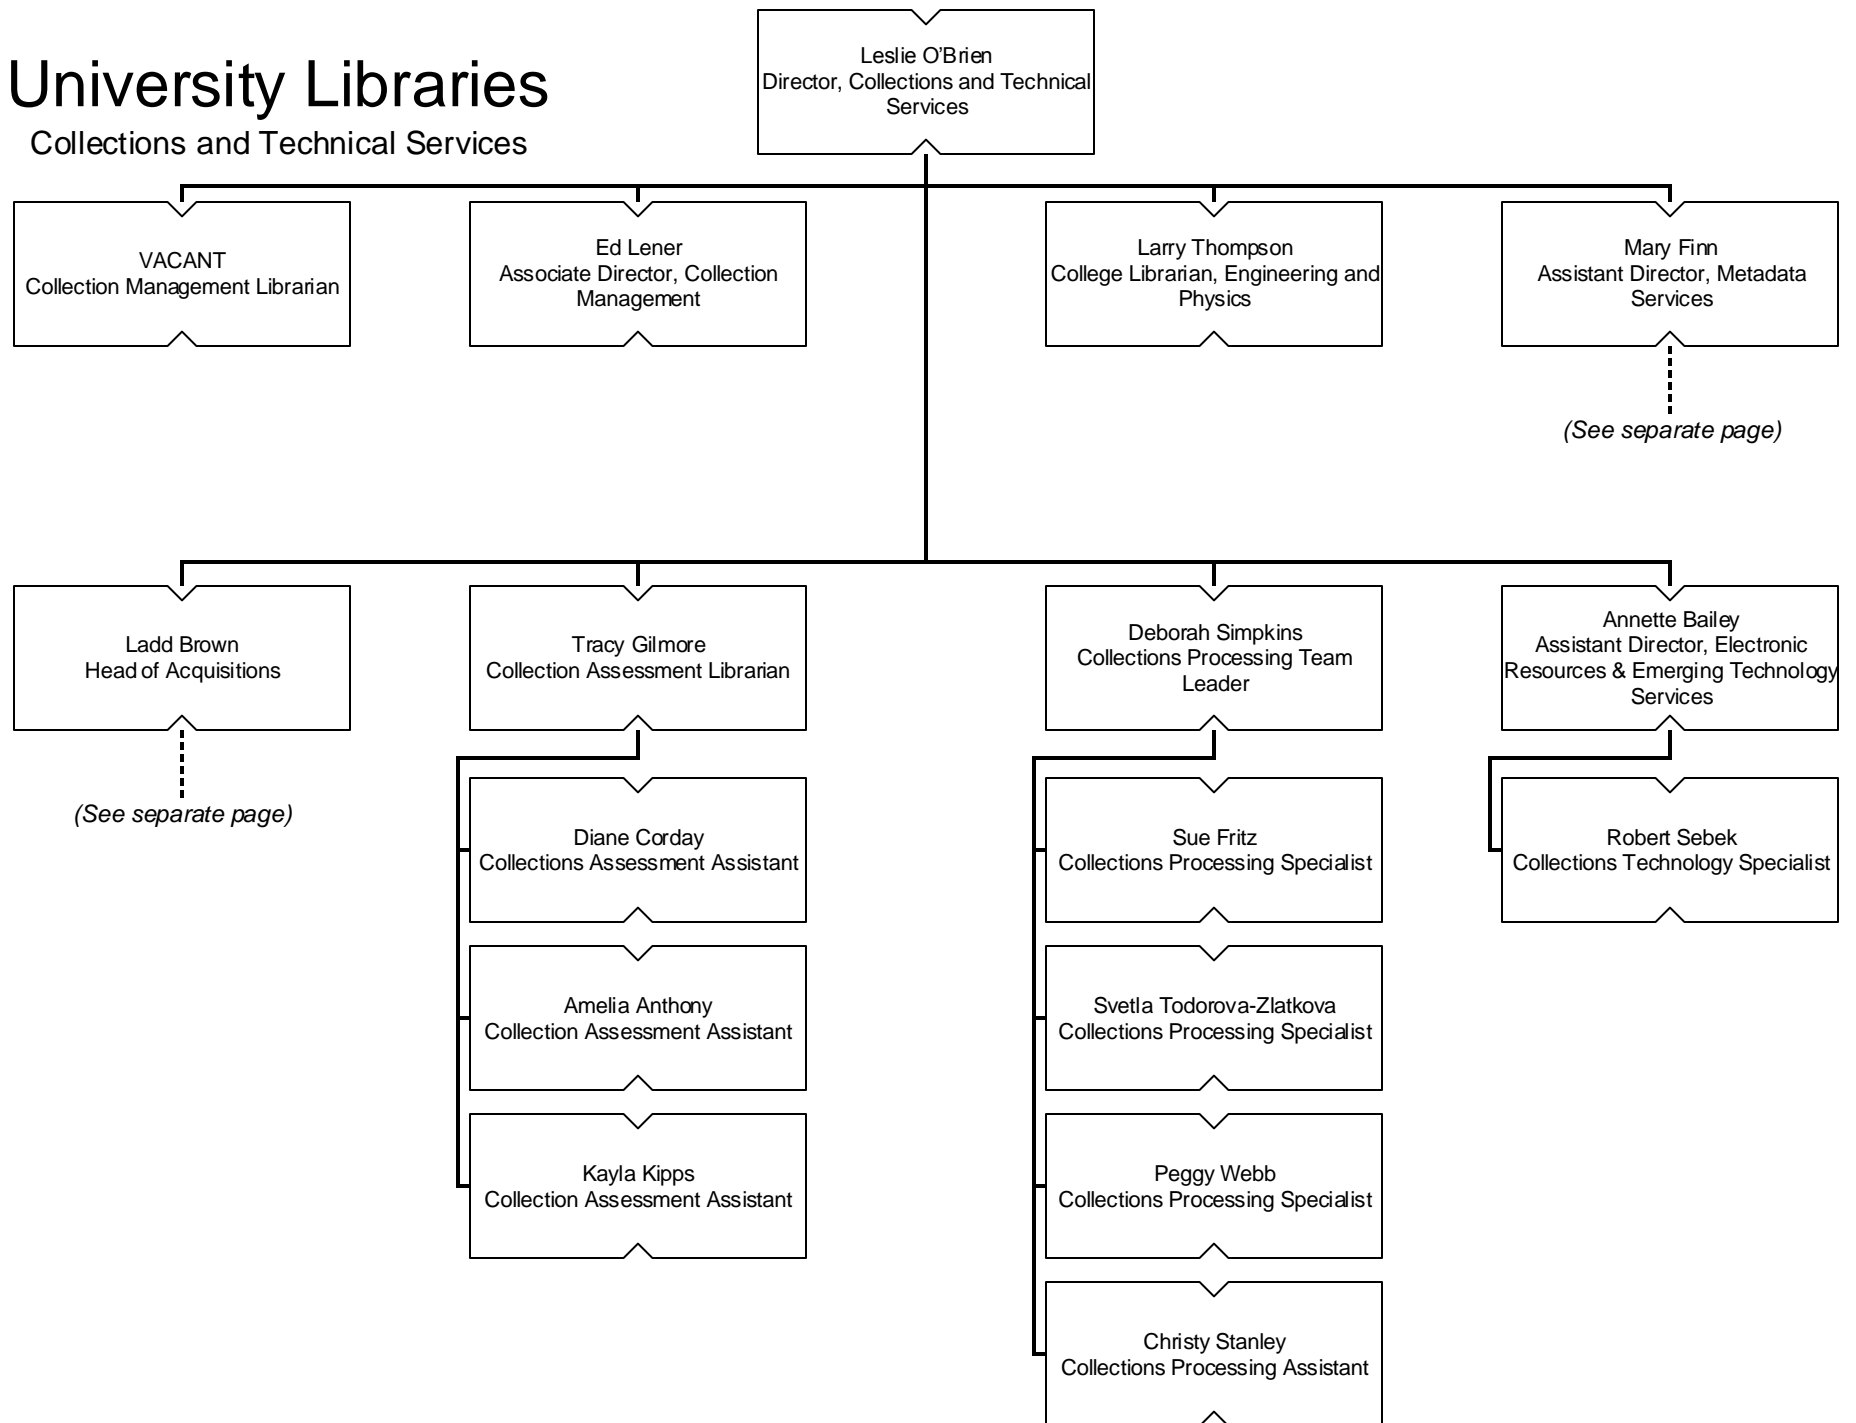

University Libraries

Dean's Office

University Libraries

Assistant Dean and Chief of Staff

University Libraries

Research and Informatics

University Libraries

Learning

Brian Mathews
Associate Dean, Learning

University Libraries

Learning: Learning Environments

University Libraries

Collections and Technical Services

University Libraries

Collections and Technical Services: Acquisitions

University Libraries

Collections and Technical Services: Metadata Services

University Libraries

Special Collections

University Libraries

Planning and Branch Operations

University Libraries

Information Technology Services